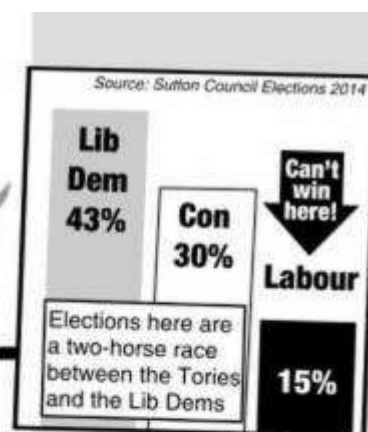

Sutton North Special **FOCUS**

News from Cllr Ruth Dombey, Cllr Marlene Heron and Cllr Steve Penneck

PLANNING APPEAL TURNED DOWN: 4 ROSE HILL

Residents will recall that in December last year Sutton Council turned down an application to demolish No 4 Rose Hill (near the corner of Aultone Way) and build a block of ten flats. The application was refused as it would constitute over-development of the site and would be out of character with the area.