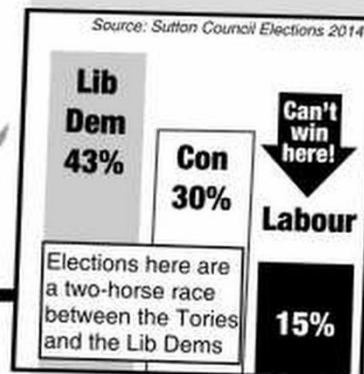

## **BENFLEET CLOSE STREET NAME PLATE**

Residents will have noticed that the street name plate for Benfleet Close has been missing for some weeks. We have reported this, and a new name plate has been ordered. It will be installed as soon as it is available.