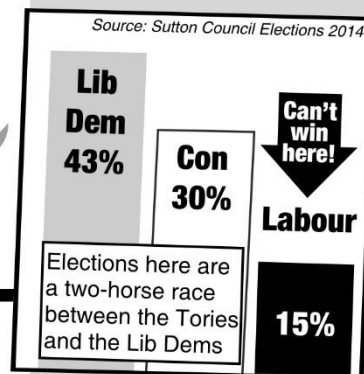

Sutton North Special **FOCUS**

News from Cllr Ruth Dombey, Cllr Marlene Heron and Cllr Steve Penneck

DOUBLE YELLOW LINES AT BENHILL WOOD ROAD/ ALL SAINTS JUNCTION

Residents have expressed concern for some time at the dangerous parking on the junction between Benhill Wood Road and All Saints Road.

This obscures the sight lines for traffic turning out of Benhill Wood Road, and is also a danger for people crossing the road at this point. This is particularly so for children walking to All Saints (Benhilton) Primary School just down the road.