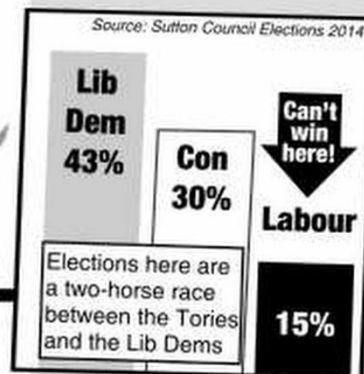

Sutton North Special **FOCUS**

News from Cllr Ruth Dombey, Cllr Marlene Heron and Cllr Steve Penneck