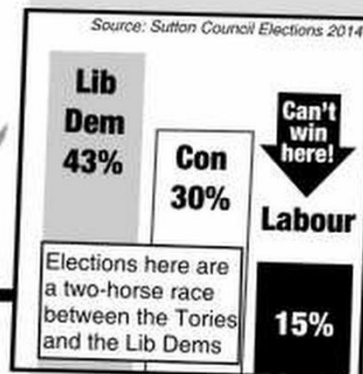

Sutton North Special **FOCUS**

News from Cllr Ruth Dombey, Cllr Marlene Heron and Cllr Steve Penneck

PLANNING APPEAL LODGED: 42 BLENHEIM ROAD

An appeal has been lodged against the refusal to grant planning permission for the demolition of the existing house and its replacement with a two storey 4 bedroomed house with roof accommodation, car parking, cycle and refuse stores, with a new vehicular access onto Blenheim Road.