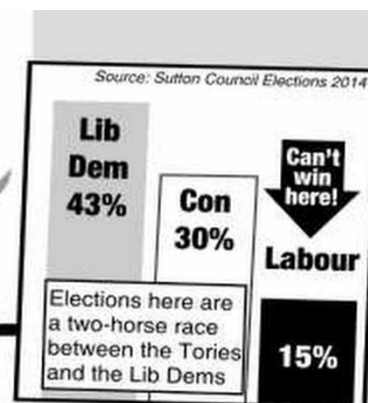

Sutton North Special **FOCUS**

News from Cllr Ruth Dombey, Cllr Marlene Heron and Cllr Steve Penneck

PARKING SCHEME FOR CALTHORPE GARDENS

Action is at last in sight to tackle the parking problem in Calthorpe Gardens. Residents are aware of the parking difficulties in this narrow road, which have caused access problems for residents, deliveries, refuse vehicles and emergency services.