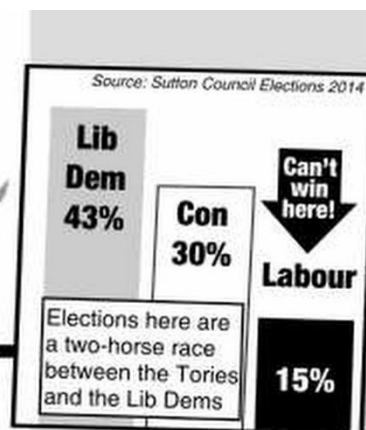

Sutton North Special **FOCUS**

News from Cllr Ruth Dombey, Cllr Marlene Heron and Cllr Steve Penneck