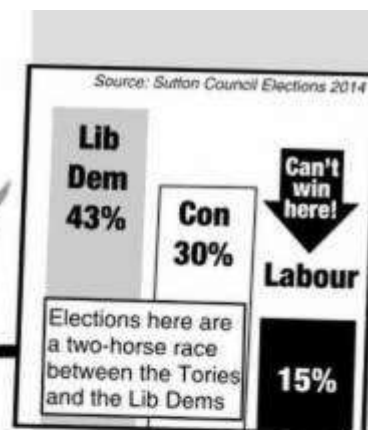

Sutton North Special **FOCUS**

News from Cllr Ruth Dombey, Cllr Marlene Heron and Cllr Steve Penneck

FLYTIPPING

Flytipping is unsightly and anti-social. It is also illegal.

If you have rubbish to be disposed of which you cannot put in your bins, please take it to the Kimpton Road Reuse and Recycle Centre, Kimpton Park Way (off Sutton By Pass). There is no charge for this service (unlike in some other Boroughs).