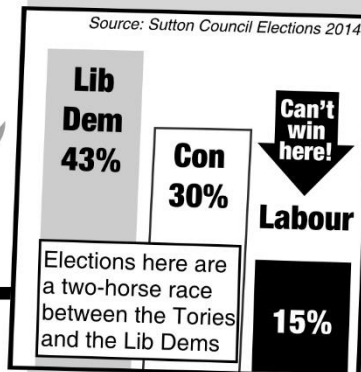

Sutton North Special **FOCUS**

News from Cllr Ruth Dombey, Cllr Marlene Heron and Cllr Steve Penneck

DO YOU WANT TO BE PART OF A RESIDENTS' ACTION GROUP FOR THE GREENSHAW EXPANSION?

A number of residents have approached us asking about setting up a residents' group to focus on the expansion of Greenshaw school in Grennell Road due to take place in the coming 12 months.