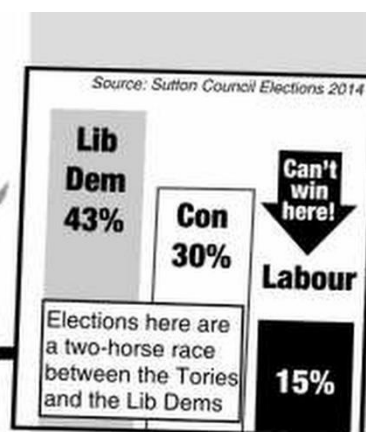

Sutton North Special **FOCUS**

News from Cllr Ruth Dombey, Cllr Marlene Heron and Cllr Steve Penneck

PARKING ISSUES IN BUSHEY, RECTORY AND VICARAGE ROADS AREA

Residents in Vale Road told us of their concerns that the residents of the flats at the Sainsbury's development would park in their road. As a result we put in place a policy which means that these residents are not eligible for parking permits. However, concern remained about evening and weekend parking, when there are no restrictions, and we promised to consider proposals to extend the existing restrictions to the evenings and weekends to cover this issue.