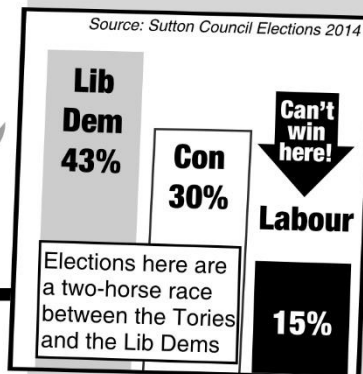

Sutton North Special **FOCUS**

News from Cllr Ruth Dombey, Cllr Marlene Heron and Cllr Steve Penneck

PLANNING APPLICATION: SOUTHFIELDS COURT

The following planning application has been *refused*:

Application No: B2016/74279/FUL