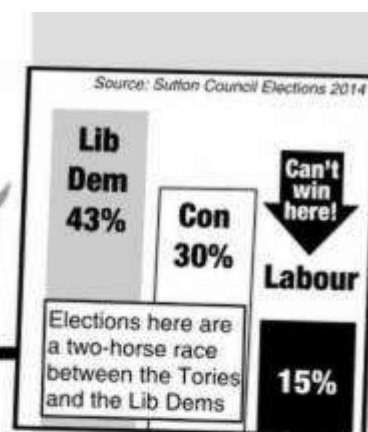

Sutton North Special **FOCUS**

News from Cllr Ruth Dombey, Cllr Marlene Heron and Cllr Steve Penneck

PLANNING UPDATE FOR SUTTON COMMON ROAD

Two planning applications have recently been decided.

The application to build a house on the corner of Sutton Common and Marlborough Roads has been approved. The proposal is for the erection of a detached 3-bedroomed house with detached garage, two car parking spaces and access onto Marlborough Road.