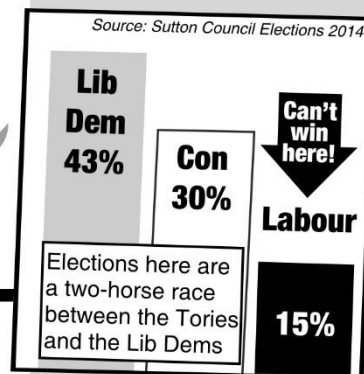

# Sutton North Special **FOCUS**

News from Cllr Ruth Dombey, Cllr Marlene Heron and Cllr Steve Penneck