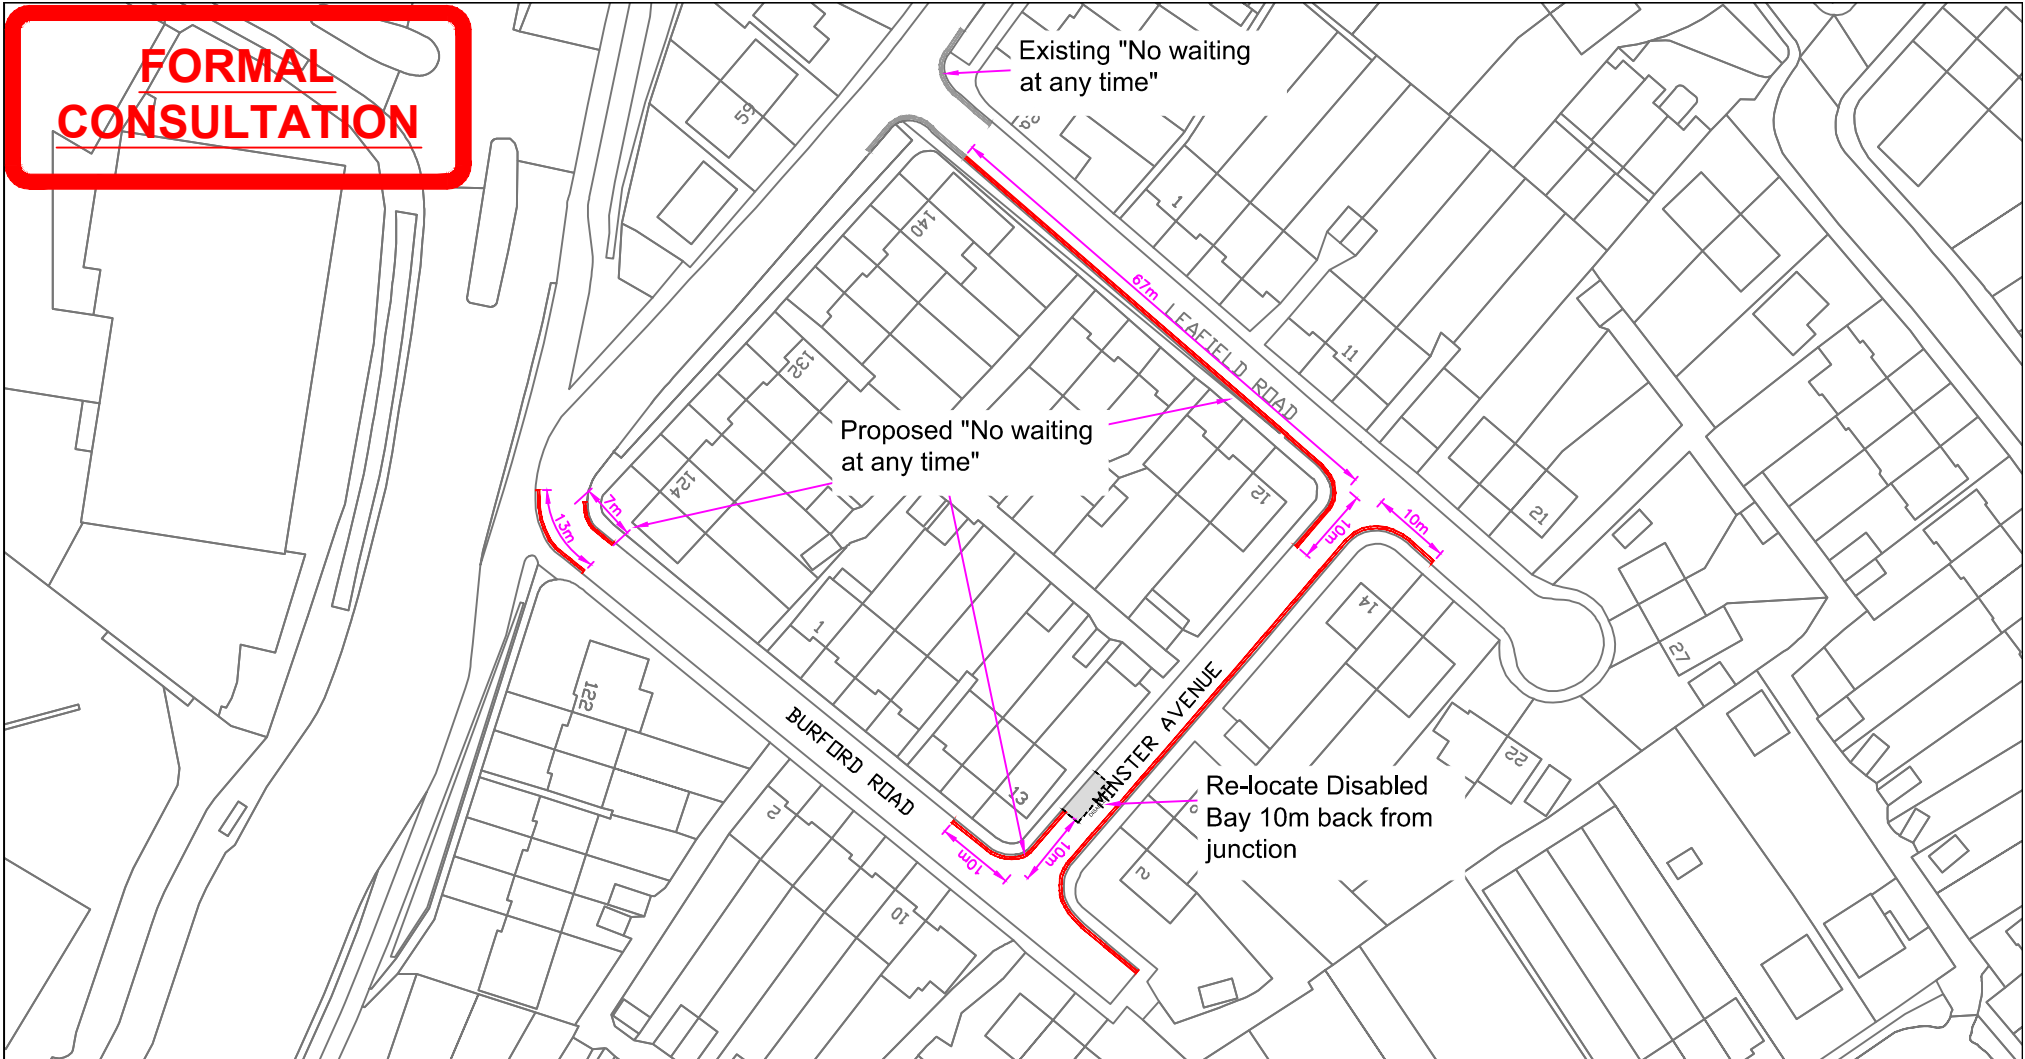

**FORMAL
CONSULTATION**

Notes

This map is reproduced from Ordnance Survey material with permission of Ordnance Survey on behalf of the controller of Her Majesty's Stationery Office (c) Crown Copyright. Unauthorised reproduction infringes Crown copyright and may lead to prosecution or civil proceedings.
London Borough of Sutton 100008655X (2015).

No.	Revision	By	Date
A	Added further restrictions after consultation to improve access for emergency vehicles	BM	22.06.16
B	Amended after further discussion	DW	30.06.16

**Highways & Transport
Environment, Housing & Regeneration**
24 Denmark Road
Carshalton
Surrey
SM5 2JG

Tel: 020 8770 6455

Shifa Mustafa
Interim Head of Environment, Place

Job
Leaffield Road Area

Drawn DTW	Checked BM	Approved BM
--------------	---------------	----------------

Scale: 1:1000 @ A4
Date: 18/05/16

Title
Introduction of
"No Waiting At Any Time"
Restrictions

Drw. No. T10150_TMO_011	Rev. B
----------------------------	-----------

File Path & Name
T10150/Drawings