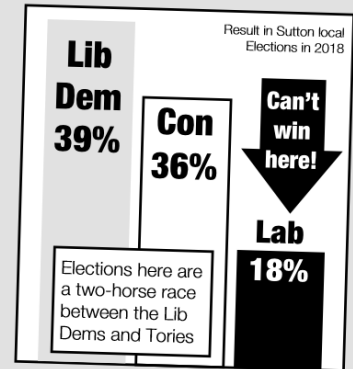

On Sutton North Focus

Local news from your Liberal Democrat team in Sutton North:
Cllr Ruth Dombey, Cllr Marlene Heron and Cllr Steve Penneck

PROPOSED DEVELOPMENT AT 94- 108 BENHILL ROAD

Crown Hill Surrey Developments Ltd have entered into a contract to purchase properties at [94-108 Benhill Road](#) including the unit to the rear at [94a Benhill Road](#).

The developers are currently seeking pre-planning application advice from the planning department at Sutton Council regarding their proposals to build up to 59 new homes on the site. Crown Hill have said they will be submitting a formal planning application later in the year.

If you wish to comment on these plans, please visit Crown Hill's website - www.benhillroad.com. The deadline for comments is the 7th August 2018. We encourage you to reply to the developer giving your thoughts on their proposals.

Although these proposals are in Sutton Central ward (the boundary goes down the back of Oakhill Road), as your Sutton North Councillors we will be monitoring this issue, so please also let us know what you think.

Ruth, Marlene and Steve

Keep up to date with our work: www.SuttonNorth.focusteam.org.uk
www.facebook.com/suttonnorthcommunity/