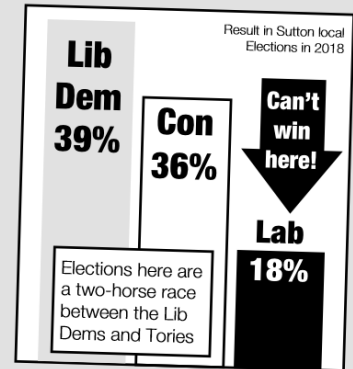

We have now received the decision letter from the Planning Dept which gives the reason for refusal as: 'The proposal would cause material harm and would represent an overdevelopment of the site, resulting in a cramped development, reducing the level of amenity space, leading to an adverse effect on the area.'

We will continue to keep a close watch on planning developments on this site.

The houses in Blenheim Road do have a strong local character. They were probably built just after the Sutton/ Wimbledon railway line was opened in 1930. There are similar houses at the end of Hallmead Road, and also a few of the same style in the Broomloan Lane/ Clensham Lane area.

Steve has talked to Council officers about making the houses in Blenheim/ Hallmead an Area of Special Local Character (ASLC). These are small areas where their character adds a distinctiveness to the heritage of the Borough. Council policies expect development within an ASLC to conserve and enhance its character and appearance. Such a designation would not prevent any development but it would be a further factor that would need to be taken into account.

To put forward a case for ASLC status would need some research into the building of the houses in Blenheim Road. If anyone is interested in helping with this, please let us know.

Ruth, Marlene and Steve

Keep up to date with our work: www.SuttonNorth.focusteam.org.uk
www.facebook.com/suttonnorthcommunity/