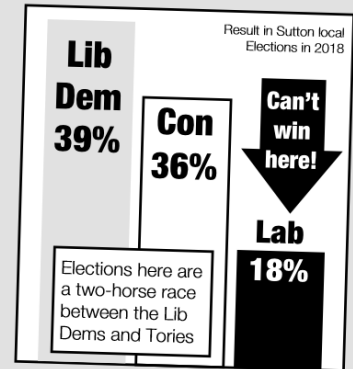

PLANNING APPLICATION: LAND REAR OF 91 ROSE HILL PARK WEST TURNED DOWN

The planning application to erect a detached four bedroomed house with a new access from Grennell Road has been refused by Sutton Council. A previous application for a house on this site was turned down by the Council in 2017.

The officers have given several reasons for refusing the application. These include:

- it would result in a development that would appear severely cramped in its setting, representing an overdevelopment of this restricted site and would fail to respect the existing form and pattern of development in the area;
- the proposed design of the part one and part two storey dwelling would fail to respect or improve the character of the area;
- its limited size and close proximity to a nearby protected oak tree would fail to provide adequate external amenity for future occupiers; and
- it would result in a substantial degree of harm to the significance of the existing trees.

Your Lib Dem Council has developed strong policies to resist back garden development to retain the suburban character of our area, favouring instead housing development in the town centre to meet housing need.

We will keep residents informed of further developments at this site. It is possible for the applicant to appeal.

Ruth, Marlene and Steve

Keep up to date with our work: www.SuttonNorth.focusteam.org.uk
www.facebook.com/suttonnorthcommunity/