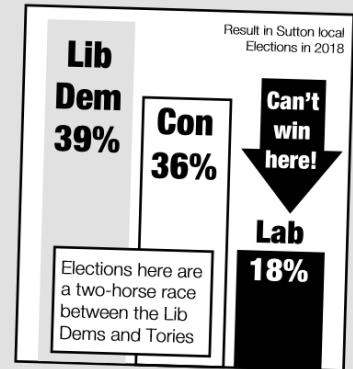

On Sutton North Focus

Local news from your Liberal Democrat team in Sutton North:
Cllr Ruth Dombey, Cllr Marlene Heron and Cllr Steve Penneck

PARKING CONSULTATION IN CRANLEIGH GARDENS

As your local councillors we are still fighting to maximise the parking space available to local residents, while making sure parking is safe and does not block access to roads or drives. The bottom of Cranleigh Gardens particularly suffers from commuter parking, which can make access to the road difficult.

Residents will be aware of the proposal for a new school in the park, and if this goes ahead, parking in Cranleigh Gardens could get worse.

At the end of last year, the Council consulted on parking proposals, but made no specific proposals for your road.

However, some residents have suggested extending the double yellow lines on the corner with the main road on the north side from nos 2-18. This would help access to the road.

Is this something you would support?

Please give us your views on the back and return it by post to: **FREEPOST LIB DEM FOCUS TEAM**

Keep up to date with our work: www.SuttonNorth.focusteam.org.uk
www.facebook.com/suttonnorthcommunity/