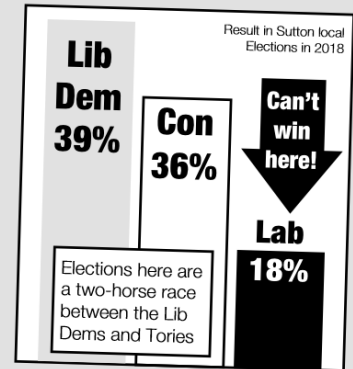

The Council consulted on proposals to bring Dibdin Road into the town centre Controlled Parking Zone. This would have meant:

- A double yellow line along the western side at the bottom of the road, from Nos 3 to 25, and on the southern side from Nos 22 to 56 and around the much of the eastern end;
- Residents' only bays, with a single yellow lines across dropped kerbs (effective 8am to 6.30pm Mon to Sat) in the rest of the road;
- A mixture of double yellow lines and residents' bays in Dibdin Close.

We have not seen the detailed consultation responses yet, but understand that these proposals were not widely supported. We would welcome your further views before any decisions are taken.

We accept that most residents do not want an extension of CPZ, which would introduce residents' permits (and would prevent non-residents' parking), but some parking restrictions need to be put in place to allow access through the road.

We would welcome your views on whether you would support not being part of the CPZ, but keeping the double yellow lines down one side of the road, with no restrictions in Dibdin Close.

Please give us your views on the back and return it by post to:

FREEPOST LIB DEM FOCUS TEAM

Keep up to date with our work: www.SuttonNorth.focusteam.org.uk
www.facebook.com/suttonnorthcommunity/