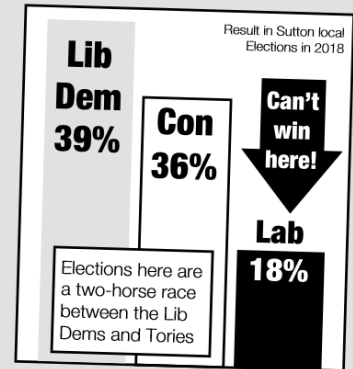

Many residents in Aultone Way have since told us that they support these proposals. But the Council tells us that few people in Kendal Gardens responded to the consultation. We are concerned that implementing residents only parking in Aultone Way, Greenhill and Woodend but not including Kendal Gardens could move parking into your road.

One option would be a Parking Permit Area. This is a residents' permit scheme, but without bays or yellow lines, except where needed for safety:

- Only residents with a permit can park on the road
- Hours could be 8am to 5.30pm Mon to Fri.
- Residents can park over dropped kerbs
- Permit costs are from £40 a year (77p a week), depending on the car: among the lowest in London
- Whether or not you buy a parking permit you get 50 hours (a year – ie one hour a week) of free visitor parking vouchers. Extra vouchers cost £61 for 100 (ie 60p each). Vouchers only needed when the PPA scheme is in operation – ie not evenings and weekends, when parking is free.
- The money from the permits pays for enforcement officers

The PPA would be signed at the entrances to Aultone Way and Woodend with some repeater signs. Double yellow lines would still be needed around the Aultone Way roundabouts for road safety reasons.

Please give us your views on the back and return it by post to:

FREEPOST LIB DEM FOCUS TEAM

Keep up to date with our work: www.SuttonNorth.focusteam.org.uk
www.facebook.com/suttonnorthcommunity/