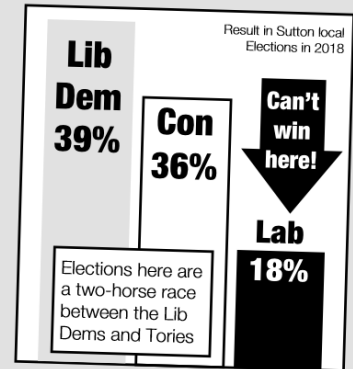

On Sutton North Focus

Local news from your Liberal Democrat team in Sutton North:
Cllr Ruth Dombey, Cllr Marlene Heron and Cllr Steve Penneck

PARKING CONSULTATION IN ROSE HILL PARK WEST

As your local councillors we are still fighting to maximise the parking space available to local residents, while making sure parking is safe and does not block access to roads or drives. Rose Hill Park West particularly suffers from people using St Helier Hospital and from parking from Greenshaw High School at the top.

Many residents in Aultone Way are supporting a residents' only scheme for their road, and if this goes ahead, together with the proposal for a new school in the park, and pressures on other neighbouring roads, the parking in Rose Hill Park West could get worse.

At the end of last year, the Council consulted on proposals for free bays together with single yellow lines (which would prevent parking from 8.00 to 10am and 3pm to 5pm, from Mon to Sat). This did not gain much support in your road, but we would welcome your further views before any decisions are taken. Would any parking restrictions such as those proposed, help to ensure access to drives was not blocked?

Please give us your views on the back and return it by post to:

FREEPOST LIB DEM FOCUS TEAM

Keep up to date with our work: www.SuttonNorth.focusteam.org.uk
www.facebook.com/suttonnorthcommunity/