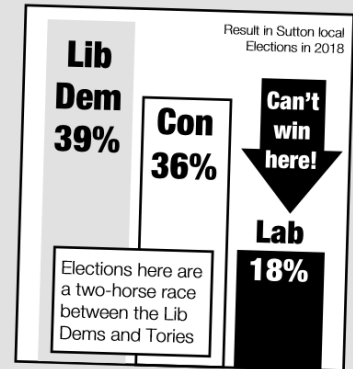

On Sutton North Focus

Local news from your Liberal Democrat team in Sutton North:
Cllr Ruth Dombey, Cllr Marlene Heron and Cllr Steve Penneck

PARKING CONSULTATION IN ROSEHILL GARDENS

As your local councillors we are still fighting to maximise the parking space available to local residents, while making sure parking is safe and does not block access to roads or drives. Rosehill Gardens particularly suffers from parking from people using the tennis centre. Residents in Aultone Way are supporting a residents' only scheme for their road, and if this goes ahead, together with the proposal for a new school in the park, the parking in Rosehill Gardens could get worse.

At the end of last year, the Council consulted on proposals for free bays together with single yellow lines (which would prevent parking from 8.00 to 10am and 3pm to 5pm, from Mon to Sat). This gained much support, but we would welcome your further views before the proposals are finalised. Do you think the hours proposed for the single yellow line are the right ones, or are they too restrictive? Should the restriction be reduced to Monday to Friday only? Are there any particular times when the yellow lines should be in force?

Please give us your views on the back and return it by post to:

FREEPOST LIB DEM FOCUS TEAM

Keep up to date with our work: www.SuttonNorth.focusteam.org.uk
www.facebook.com/suttonnorthcommunity/