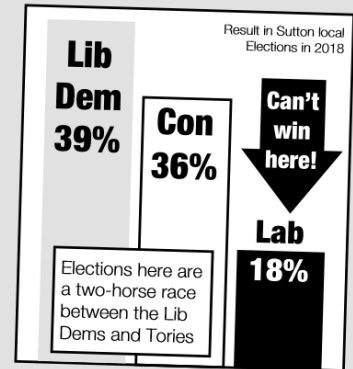

Currently the bottom part of the road, from the High St to just past Hunting Gate Mews is part of the town centre Controlled Parking Zone (CPZ). At the end of last year, the Council consulted on proposals to extend this to the rest of the road. There was very little response from residents, and we would welcome your further views before any decisions are taken.

A CPZ is a residents' permit scheme where:

- Only residents with a permit can park on the road. Parking permits start as low as £40 up to £110 dependent upon emissions.
- Hours are 8am to 6.30pm Mon to Sat.
- Whether or not you buy a parking permit you get 50 hours a year of free visitor parking vouchers, and you can buy more. Vouchers are not needed in evenings and Sundays, when parking is free.
- The money from the permits pays for the cost of enforcement

The alternative options are to have free parking bays and single yellow lines, with restrictions at certain times, to protect access to drives, or else to have no controls at all and leave the parking arrangements as they are.

It's important to hear your views. Please email us or comment on the back and return it by post to:

FREEPOST LIB DEM FOCUS TEAM

Keep up to date with our work: www.SuttonNorth.focusteam.org.uk
www.facebook.com/suttonnorthcommunity/