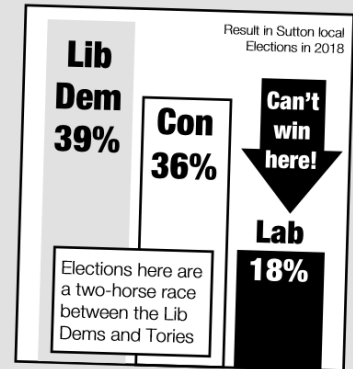

On Sutton North Focus

Local news from your Liberal Democrat team in Sutton North:
Cllr Ruth Dombey, Cllr Marlene Heron and Cllr Steve Penneck

COUNCILLORS DEMAND FURTHER SAFETY IMPROVEMENTS TO COLLINGWOOD ROAD

Residents will be aware that the new safety measures in the road are far from addressing the problems of speeding traffic. Following a road safety audit called for by your councillors, some important changes are to be made this week (subject to the weather).

The improvements includes moving many of the Give Way signs closer to the width restrictions, and putting in additional cross hatchings at the side of the road. It is clear that the distance of the Give Way signs causes confusion. These measures should make the width restrictions more visible.

We are still far from happy with the situation, and continue to press for the bollards to be lit, and for a variable speed (Happy Face) indicator sign. Once the new measures are in place, the safety situation will be assessed again.

These measures were designed to slow down traffic and make the road safe for pedestrians. We will keep working on this until the Council gets it right.

Keep up to date with our work: www.SuttonNorth.focusteam.org.uk
www.facebook.com/suttonnorthcommunity/