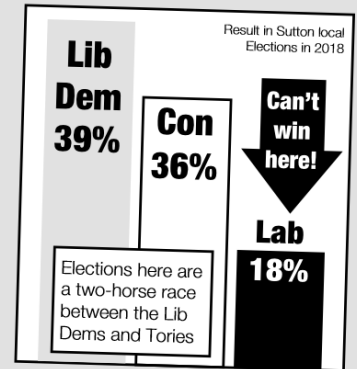

On Sutton North Focus

Local news from your Liberal Democrat team in Sutton North:
Cllr Ruth Dombey, Cllr Marlene Heron and Cllr Steve Penneck

PARKING CONSULTATION IN LONGFORD GARDENS

As your local councillors we are still fighting to maximise the parking space available to local residents, while making sure parking is safe and does not block access to roads or drives. Longford Gardens particularly suffers from parking from Greenshaw High School.

Many residents in Aultone Way are supporting a residents' only scheme for their road, and if this goes ahead, the parking in Longford Gardens could get worse.

At the end of last year, the Council consulted on proposals for a double yellow line on one side of the road and a mixture of free bays together with single yellow lines (which would prevent parking from 8.00 to 10am and 3pm to 5pm, from Mon to Sat) on the other. This did not gain much support in your road, but we would welcome your further views before any decisions are taken. Would any parking restrictions such as those proposed, help to ensure access to drives was not blocked?

Please give us your views on the back and return it by post to:

FREEPOST LIB DEM FOCUS TEAM

Keep up to date with our work: www.SuttonNorth.focusteam.org.uk
www.facebook.com/suttonnorthcommunity/