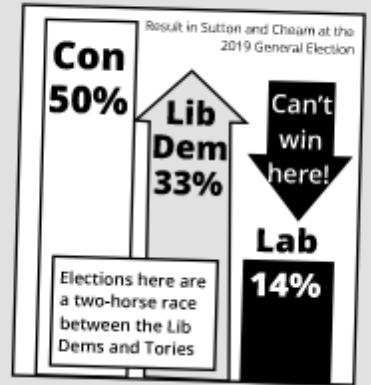

The measures also include a double yellow lines around the bends in the road. These restrictions will improve access for emergency vehicles, deliveries and for residents.

Ruth, Marlene and Steve

Get in touch