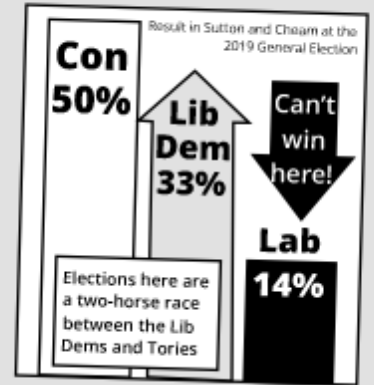

# On Sutton North FOCUS

Local news from your Liberal Democrat team in Sutton North:  
Cllr Ruth Dombey, Cllr Marlene Heron and Cllr Steve Penneck