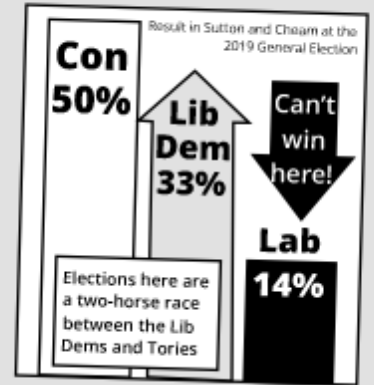

On Sutton North **FOCUS**

Local news from your Liberal Democrat team in Sutton North:
Cllr Ruth Dombey, Cllr Marlene Heron and Cllr Steve Penneck

Get in touch

Cllr Ruth Dombey