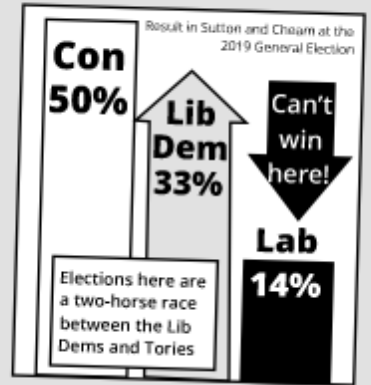

# On Sutton North **FOCUS**

Local news from your Liberal Democrat team in Sutton North:  
Cllr Ruth Dombey, Cllr Marlene Heron and Cllr Steve Penneck