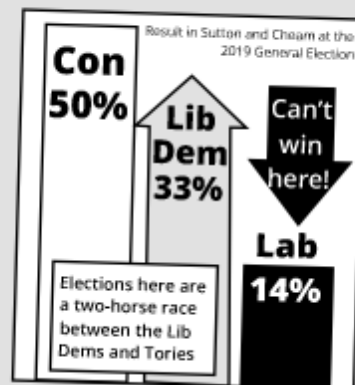

On Sutton North **FOCUS**

Local news from your Liberal Democrat team in Sutton North:
Cllr Ruth Dombey, Cllr Marlene Heron and Cllr Steve Penneck

PARKING PROPOSALS FOR CHUDLEIGH AND LONGFORD GARDENS

Residents will recall the consultation on the proposed 'free bay' scheme in September.

This consultation was a final statutory consultation on the Traffic Management Order needed to implement these measures. It was a chance for any final objections to be addressed.

There were only a very few objections, and those who objected are receiving replies from Council officers on the points they raised. The scheme will now be going ahead and is planned to be in place in February. We hope this will reduce parking from non-residents in the road and improve access to your properties. As with all parking schemes, it will be reviewed after a year's operation.

Ruth, Marlene and Steve

Get in touch

Cllr Ruth Dombey